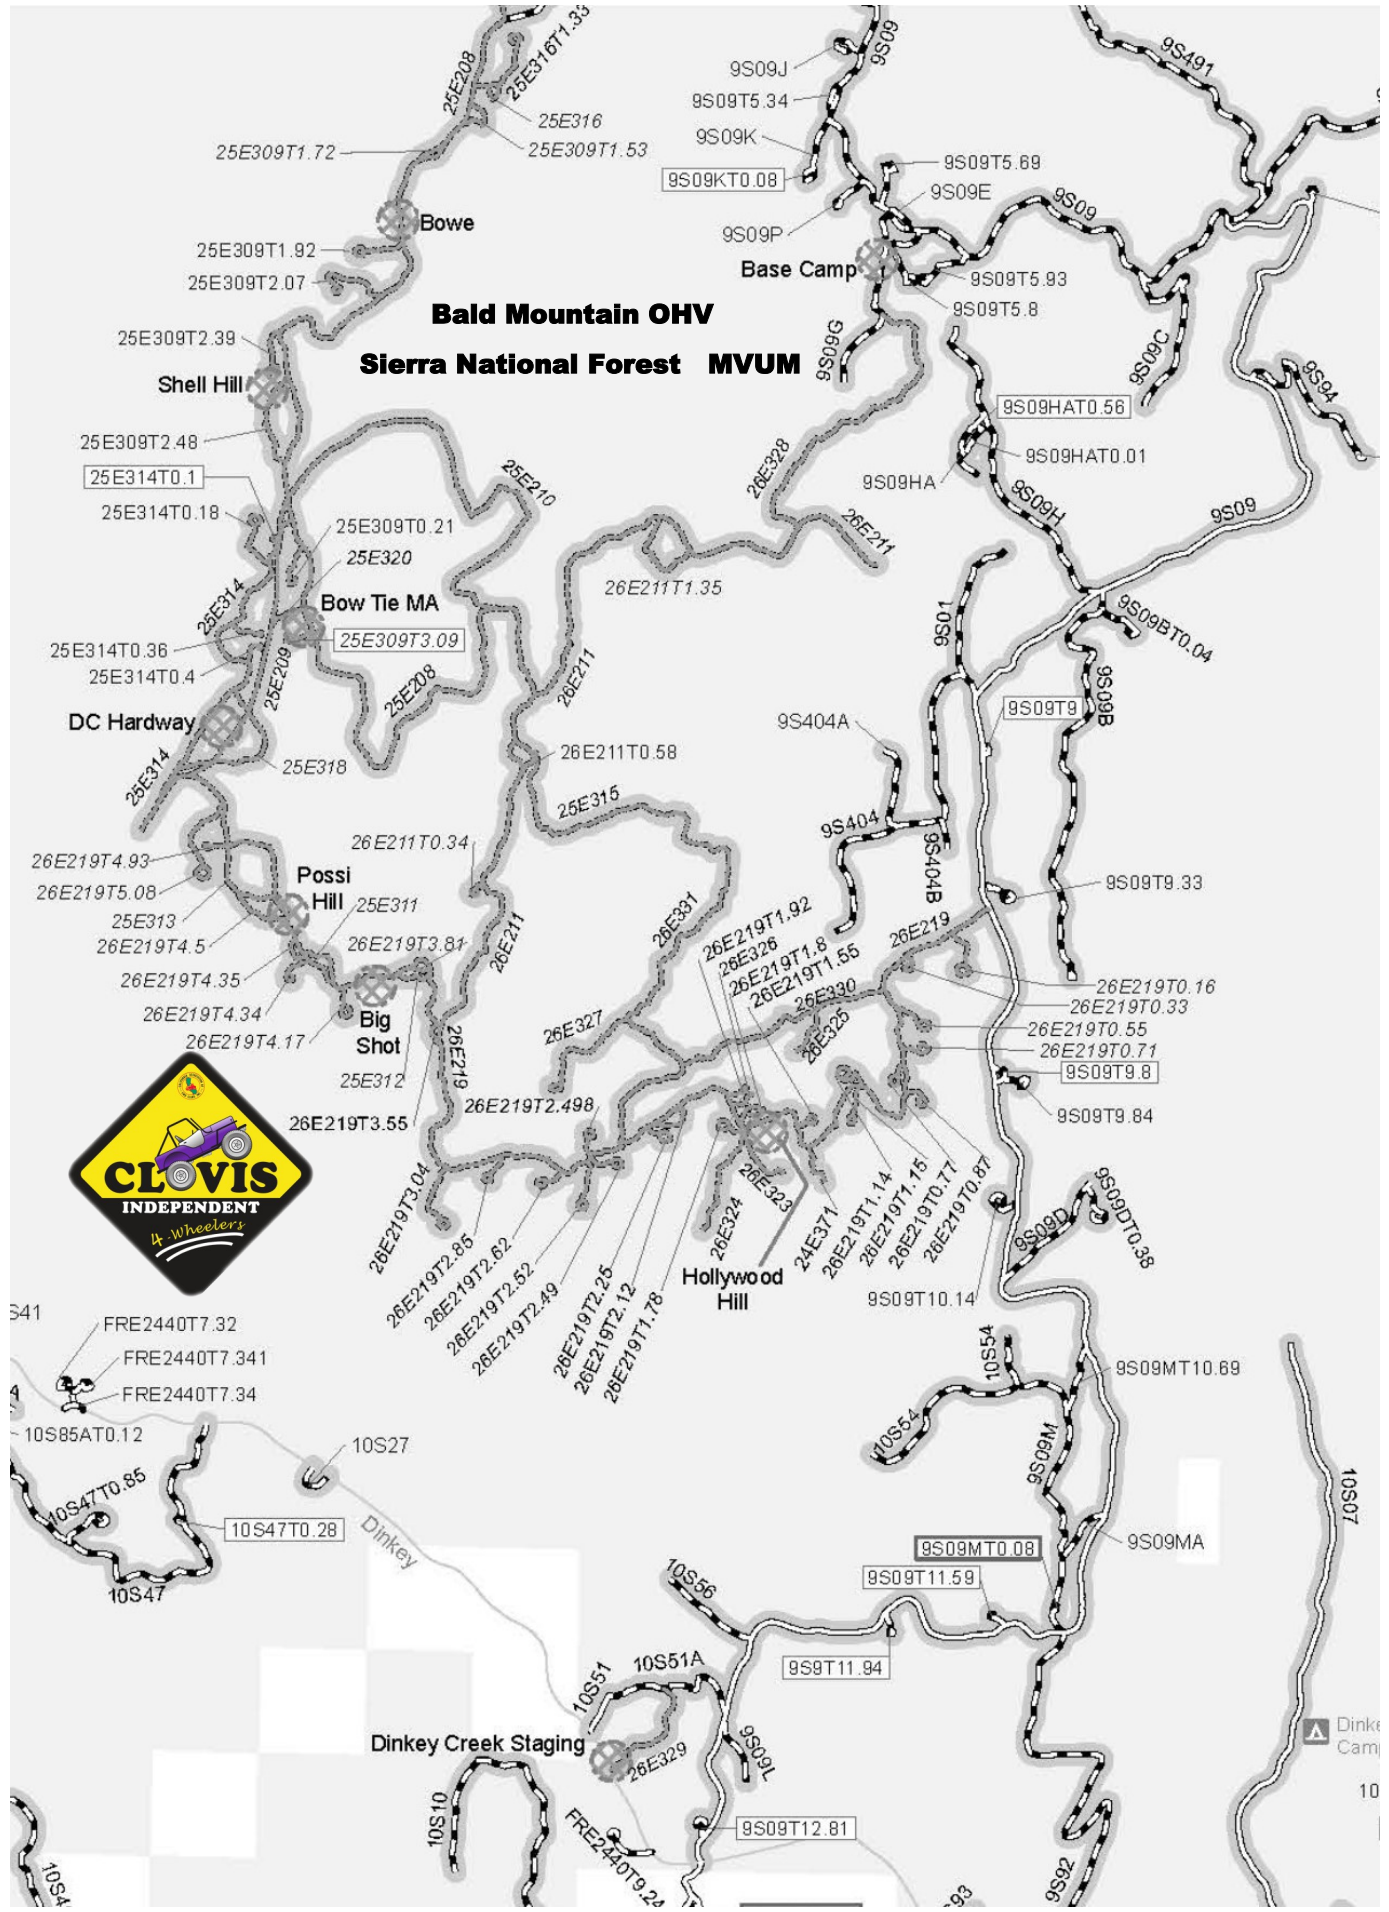

Bald Mountain OHV Sierra National Forest MVUM

Dinke Camp